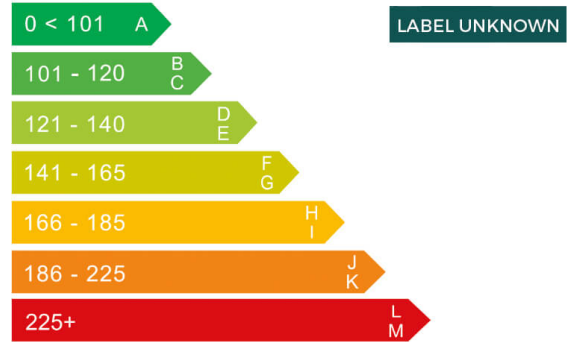

Mercedes-Benz

report date: 2024-09-18

General information

Make	MERCEDES-BENZ
Model	VITO 116CDI TOURER SELECT AUTO 116CDI TOURER SELECT L2
Colour	-
Year of manufacture	-
Top speed	120 mph
Gearbox	9 speed automatic

Engine & fuel consumption

Power	161 BHP
Max. torque	380 Nm at 1.250 rpm
Cylinders	4
Fuel type	Diesel
Consumption combined	38.2 mpg