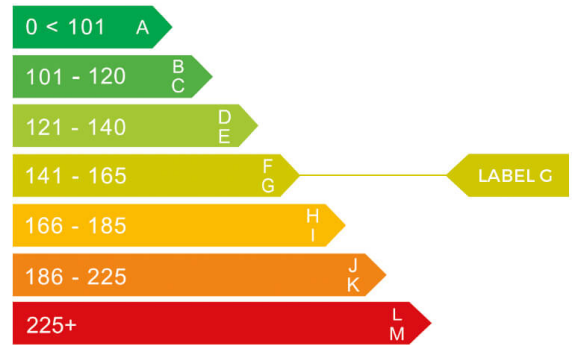

Mercedes-Benz

report date: 2024-09-10

General information

<b>Make</b>	MERCEDES-BENZ
<b>Model</b>	GLB 200 AMG LINE PREMIUM AUTO GLB 200 AMG LINE
<b>Colour</b>	Black
<b>Year of manufacture</b>	2022
<b>Top speed</b>	129 mph
<b>Gearbox</b>	7 speed automatic

Engine & fuel consumption

<b>Power</b>	161 BHP
<b>Max. torque</b>	250 Nm at 4.000 rpm
<b>Engine capacity</b>	1.332 cc
<b>Cylinders</b>	4
<b>Fuel type</b>	Petrol
<b>Consumption combined</b>	37.7 mpg
<b>CO2 emission</b>	163 g/km
<b>CO2 label</b>	G