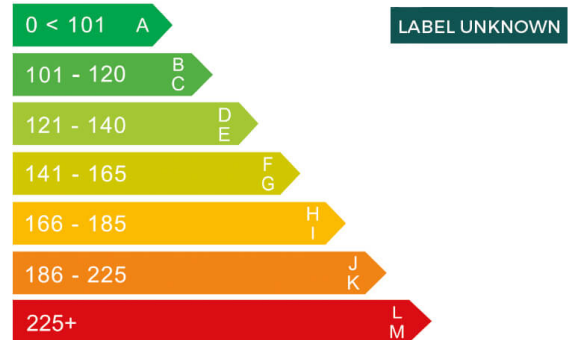

Mercedes-Benz

report date: 2024-09-08

General information

Make	MERCEDES-BENZ
Model	GLB 200 AMG LINE PREMIUM
Colour	-
Year of manufacture	-
Top speed	129 mph
Gearbox	7 speed automatic

Engine & fuel consumption

Power	161 BHP
Max. torque	250 Nm at 4.000 rpm
Cylinders	4
Fuel type	Petrol
Consumption combined	37.7 mpg

Internet history

Entry 1

Date	2024-03-09
Pictures	3
Listing price	View report

source: cargurus.co.uk