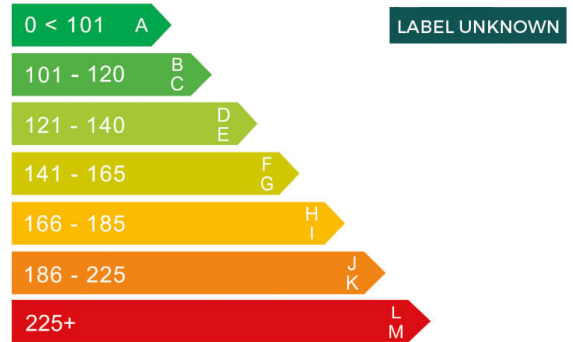

report date: 2024-07-15

General information

Make	BMW
Model	X5 XDRIVE45E XLINE AUTO
Colour	-
Year of manufacture	-
Top speed	146 mph
Gearbox	8 speed automatic

Engine & fuel consumption

Power	389 BHP
Max. torque	600 Nm at 3.170 rpm
Cylinders	6
Fuel type	Hybrid / Electric / (clean)
Consumption combined	188.3 mpg