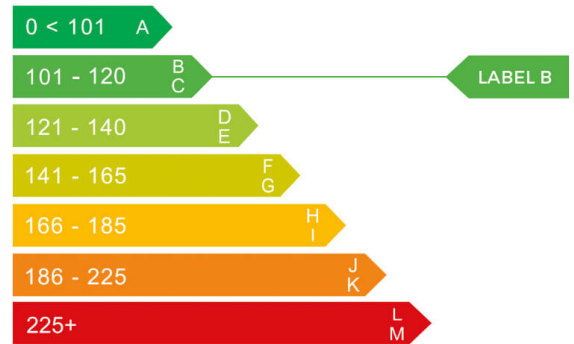

report date: 2025-02-17

General information

Make	FIAT
Model	500 RED MHEV DOLCEVITA PLUS
Colour	Grey
Year of manufacture	2022
Top speed	104 mph
Gearbox	6 speed Manual

Engine & fuel consumption

Power	68 BHP
Max. torque	90 Nm at 3.250 rpm
Engine capacity	999 cc
Cylinders	3
Fuel type	Petrol
Consumption combined	56.5 mpg
CO2 emission	106 g/km
CO2 label	B

More info >

Dimensions & weight

Width	1627 mm
Height	1488 mm
Length	3571 mm

Additional information

Number of axles	2
Engine number	UNKNOWN