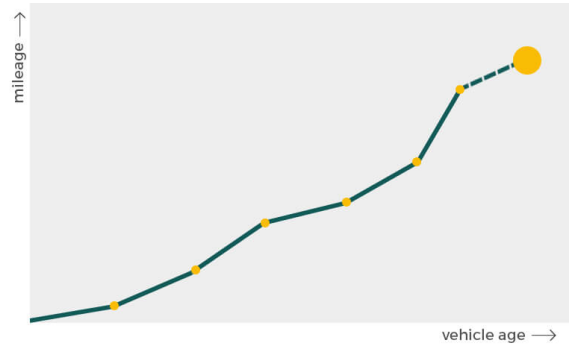

More info >

Mileage check

Mileage registrations	2
First mileage registration	2021-12-01
Complete history	See info

Registration #1	2021-12-01	16 mi
Registration #2		

[More info >](#)

Car features

The FIAT factory car options list is only available in the premium report.