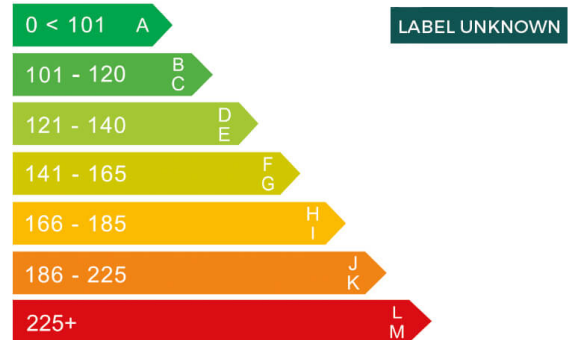

report date: 2024-09-10

General information

Make	FIAT
Model	500E LA PRIMA LA PRIMA
Colour	Green
Year of manufacture	2021
Top speed	93 mph
Gearbox	1 speed automatic

Engine & fuel consumption

Power	117 BHP
Max. torque	220 Nm at 2.000 rpm
Fuel type	Electricity
Consumption combined	1.0 mpg