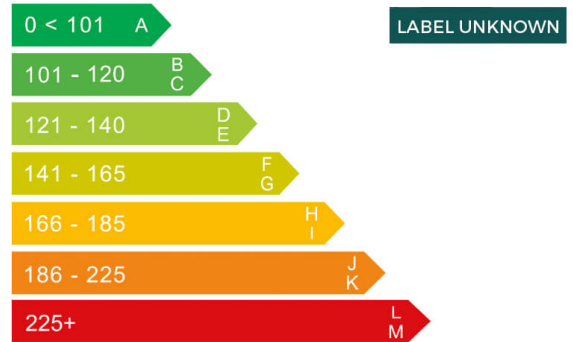

report date: 2024-09-08

General information

Make	FIAT
Model	500E LA PRIMA LA PRIMA
Colour	-
Year of manufacture	-
Top speed	93 mph
Gearbox	1 speed automatic

Engine & fuel consumption

Power	117 BHP
Max. torque	220 Nm at 2.000 rpm
Fuel type	Electric
Consumption combined	1.0 mpg