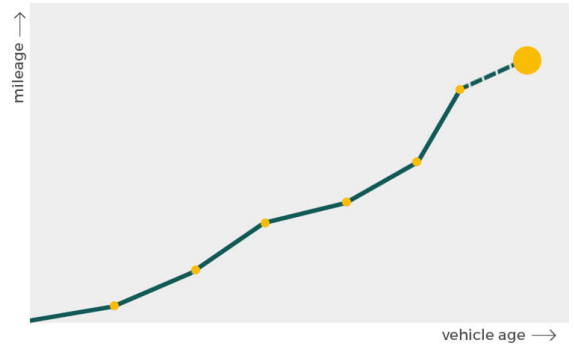

Mileage check

Mileage registrations 1

Registration #1 2019-05-20 2024-09-08

[More info >](#)