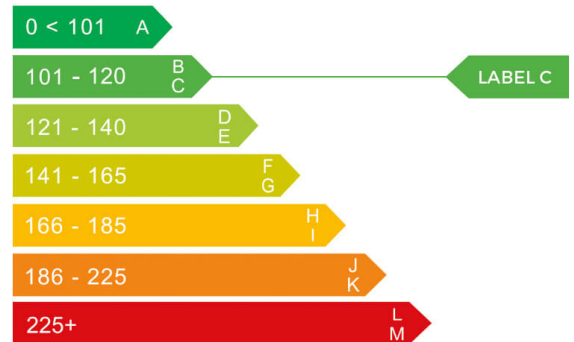

report date: 2024-09-11

General information

Make	NISSAN
Model	JUKE TEKNA HEV CVT
Colour	Black
Year of manufacture	2023
Top speed	103 mph
Gearbox	4 speed CVT

Engine & fuel consumption

Power	141 BHP
Max. torque	148 Nm at 3.600 rpm
Engine capacity	1.598 cc
Cylinders	4
Fuel type	Hybrid / Electric
Consumption combined	55.4 mpg
CO2 emission	113 g/km
CO2 label	C