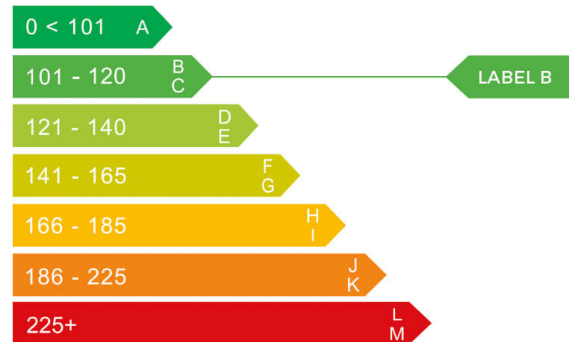

HYUNDAI

report date: 2025-02-17

General information

Make	HYUNDAI
Model	KONA ADVANCE HEV S-A
Colour	Black
Year of manufacture	2023
Top speed	100 mph
Gearbox	6 speed Semi-Automatic

Engine & fuel consumption

Power	139 BHP
Max. torque	147 Nm at 4.000 rpm
Engine capacity	1.580 cc
Cylinders	4
Fuel type	Hybrid / Electric
Consumption combined	60.1 mpg
CO2 emission	106 g/km
CO2 label	B

More info >

Dimensions & weight

Width	1825 mm
Height	1585 mm
Length	4350 mm
Wheel base	2660 mm
Kerb weight	1410 kg
Max. allowed weight	1950 kg

Additional information

Fuel tank capacity	38 l
Number of doors	5
Number of seats	5
Number of axles	2
Engine number	G4LLPS175828