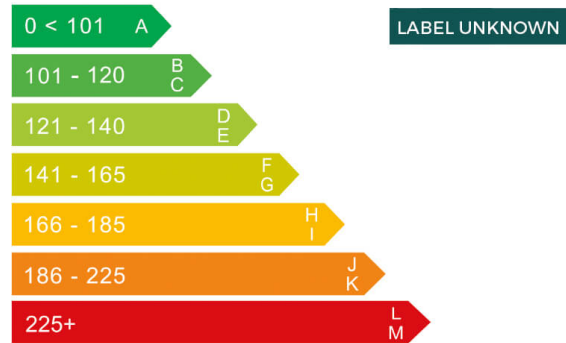

HONDA

 **Y9YED**

report date: 2024-11-08

General information

Make	HONDA
Model	INTEGRA R 16V
Colour	-
Year of manufacture	-
Top speed	145 mph
0 - 60 mph	6.7 seconds
Gearbox	5 speed Manual

Engine & fuel consumption

Power	188 BHP
Max. torque	178 Nm at 7.300 rpm
Cylinders	4
Fuel type	Petrol
Consumption city	23.3 mpg
Consumption extra urban	40.9 mpg
Consumption combined	32.1 mpg

Internet history

Entry 1

Date	2021-07-24
Pictures	10
Listing price	View report

[More info >](#)

Safety ratings

NCAP rating ★★★★☆

Video [see crash video](#)

Dimensions & weight

Width	1705 mm
Height	1335 mm
Length	4400 mm

Additional information

Fuel tank capacity	50 l
Fuel delivery	Multi-Point Injection
Number of doors	2
Number of axles	2
Engine number	000661