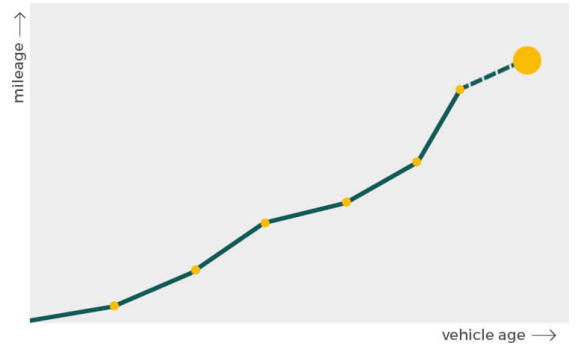

More info >

Mileage check

Mileage registrations	1
First mileage registration	2023-06-01

Registration #1	2023-06-01	20 mi
------------------------	------------	-------

[More info >](#)

Car features

The FIAT factory car options list is only available in the premium report.