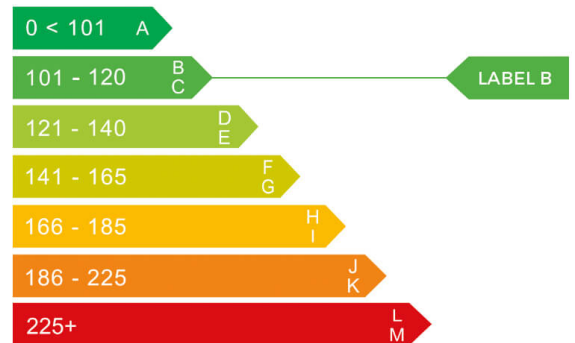

report date: 2024-09-08

General information

Make	FIAT
Model	500 RED MHEV DOLCEVITA PLUS
Colour	Black
Year of manufacture	2022
Top speed	104 mph
0 - 100 km/h	13.8 seconds
Gearbox	6 speed Manual

Engine & fuel consumption

Power	51.5 kW / 70 HP / 68 BHP
Max. torque	90 Nm at 3.250 rpm
Engine capacity	999 cc
Cylinders	3
Fuel type	Petrol
Consumption combined	56.5 mpg
CO2 emission	106 g/km
CO2 label	B

Internet history

Entry 1