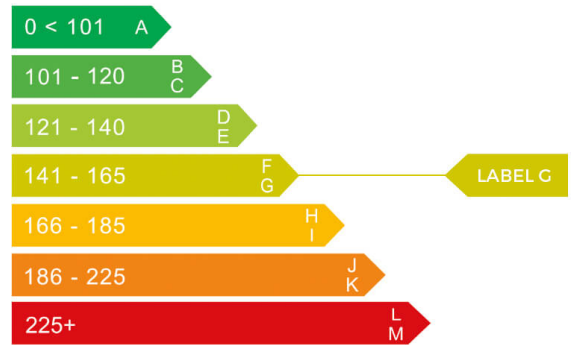

Mercedes-Benz

report date: 2024-09-10

General information

Make	MERCEDES-BENZ
Model	GLB 200 AMG LINE PREMIUM AUTO GLB 200 AMG LINE EXECUTIVE
Colour	Grey
Year of manufacture	2023
Top speed	129 mph
Gearbox	7 speed automatic

Engine & fuel consumption

Power	161 BHP
Max. torque	250 Nm at 4.000 rpm
Engine capacity	1.332 cc
Cylinders	4
Fuel type	Petrol
Consumption combined	39.2 mpg
CO2 emission	163 g/km
CO2 label	G

Internet history

View the complete MERCEDES-BENZ factory list for this vehicle [here](#).

More info >

Dimensions & weight

Width	1834 mm
Height	1692 mm
Length	4634 mm

Additional information

Number of axles	2
-----------------	---