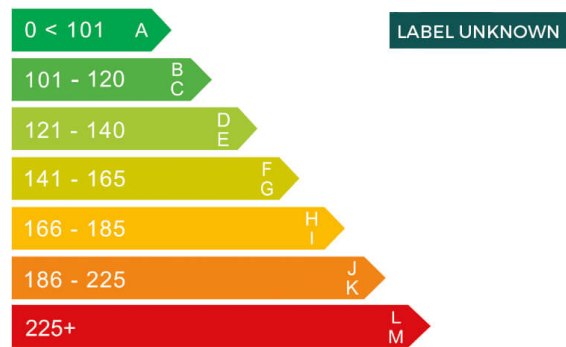

report date: 2025-02-13

General information

Make	SYLVA STRIKER
Model	KIT CAR
Colour	Green
Year of manufacture	-
Gearbox	-

Engine & fuel consumption

Engine capacity	1.298 cc
Fuel type	Petrol

Internet history