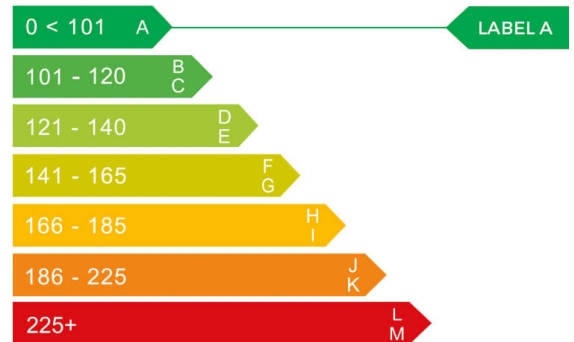

General information

Make	CITROEN
Model	C1 PURETECH FEEL
Colour	Grey
Year of manufacture	2017
Top speed	106 mph
Gearbox	5 speed Manual

Engine & fuel consumption

Power	82 BHP
Max. torque	116 Nm at 2.750 rpm
Engine capacity	1.200 cc
Cylinders	3
Fuel type	Petrol
Consumption city	52.3 mpg
Consumption extra urban	76.4 mpg
Consumption combined	65.7 mpg
CO2 emission	99 g/km
CO2 label	A