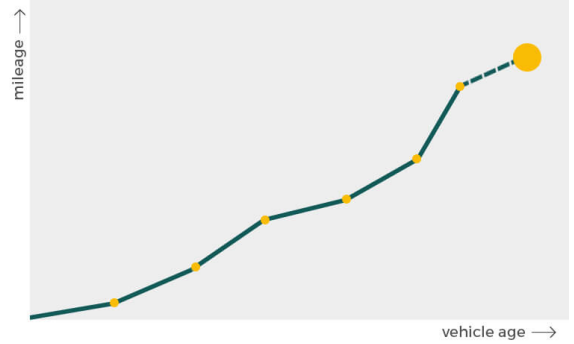

Mileage check

Odometer	In miles
Mileage registrations	6
First mileage registration	2021-07-13
Last registration	2024-07-04
Complete history	See info

Registration #1	2021-07-13	7 mi
Registration #2		
Registration #3		
Registration #4		
Registration #5		
Registration #6		

More info >