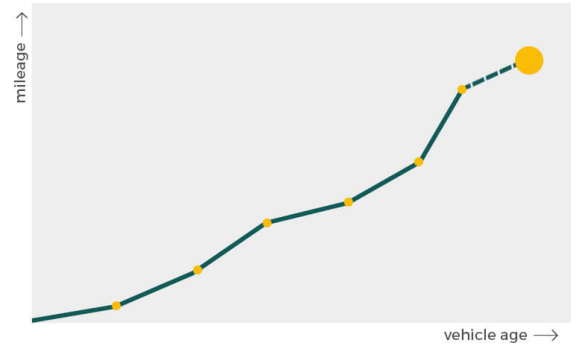

Mileage check

Mileage registrations 1

Registration #1

Download >

Premium report

Get the ABARTH premium report and get full access to more information.

- ✓ Finance check
- ✓ Mileage registrations
- ✓ Damage check
- ✓ Stolen check
- ✓ Car features list
- ✓ Owners history + plate changes

[Download >](#)

Dimensions & weight

Width	1726 mm
Height	1490 mm
Length	4041 mm
Wheel base	2510 mm
Kerb weight	1185 kg
Max. allowed weight	1665 kg

Additional information

Fuel tank capacity	45 l
Fuel delivery	Multi-Point Injection
Number of doors	3
Number of seats	4
Number of axles	2
Engine code	1308914