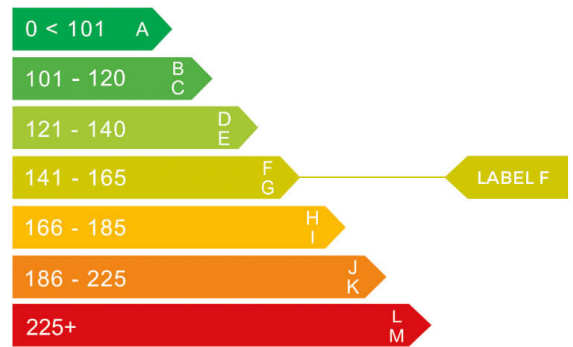

report date: 2025-01-24

General information

Make	NISSAN
Model	QASHQAI TEKNA + DIG-T MHEV CVT
Colour	Blue
Year of manufacture	2022
Gearbox	-

Engine & fuel consumption

Engine capacity	1.332 cc
Fuel type	Hybrid / Electric
CO2 emission	144 g/km
CO2 label	F