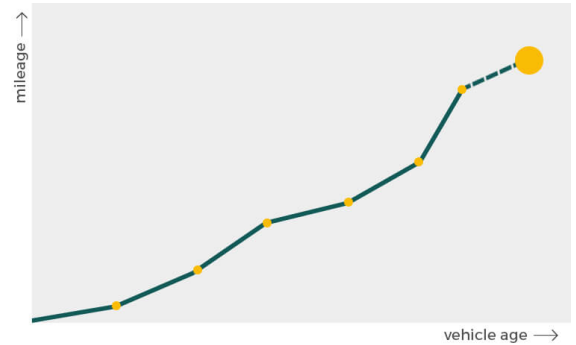

**More info** >

Mileage check

Odometer	In miles
Mileage registrations	15
First mileage registration	2011-06-29
Last registration	2023-08-12
Complete history	<a href="#">See info</a>

Registration #1	2011-06-29	20 mi
Registration #2	2014-06-24	25.802 mi
Registration #3	2014-09-09	27.333 mi
Registration #4	2015-08-28	29.871 mi
Registration #5	2016-08-25	30.813 mi
Registration #6	2017-07-26	31.455 mi
Registration #7	2018-09-07	42.337 mi
Registration #8	2019-09-13	49.226 mi
Registration #9	2020-09-13	55.226 mi
Registration #10	2021-09-13	61.226 mi
Registration #11	2022-09-13	67.226 mi
Registration #12	2023-09-13	73.226 mi
Registration #13	2024-02-25	79.226 mi
Registration #14	2024-02-25	85.226 mi
Registration #15	2024-02-25	91.226 mi