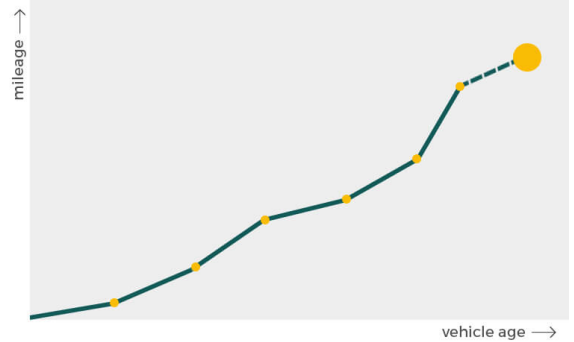

Mileage check

Odometer	In miles
Mileage registrations	11
First mileage registration	2014-03-11
Last registration	2024-05-28
Complete history	See info

Registration #1	2014-03-11	14 mi
Registration #2	2017-03-06	15.618 mi
Registration #3	2018-03-05	23.512 mi
Registration #4	2018-03-05	23.512 mi
Registration #5	2019-02-28	29.108 mi
Registration #6	2020-03-09	36.249 mi
Registration #7	2020-03-09	36.249 mi
Registration #8	2020-03-09	36.249 mi
Registration #9	2020-03-09	36.249 mi
Registration #10	2020-03-09	36.249 mi
Registration #11	2020-03-09	36.249 mi

[More info >](#)