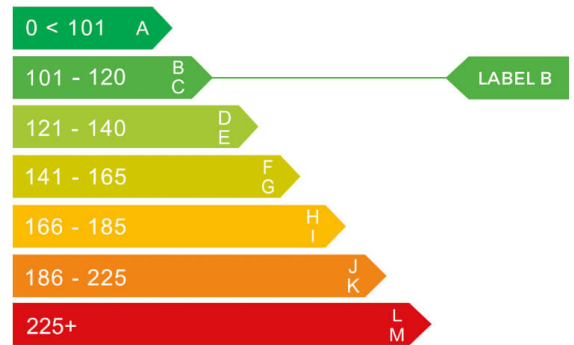

report date: 2024-09-08

General information

Make	FIAT
Model	500 RED MHEV DOLCEVITA PLUS
Colour	Black
Year of manufacture	2022
Top speed	104 mph
0 - 100 km/h	13.8 seconds
Gearbox	6 speed Manual

Engine & fuel consumption

Power	51.5 kW / 70 HP / 68 BHP
Max. torque	90 Nm at 3.250 rpm
Engine capacity	999 cc
Cylinders	3
Fuel type	Petrol
Consumption combined	56.5 mpg
CO2 emission	106 g/km
CO2 label	B

Internet history

Entry 2