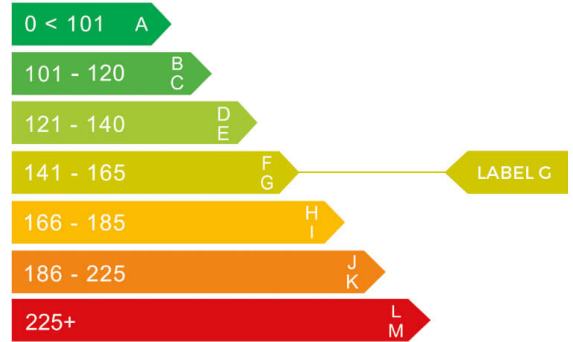

Mercedes-Benz

report date: 2024-09-10

General information

Make	MERCEDES-BENZ
Model	GLB 200 AMG LINE PREMIUM AUTO GLB 200 AMG LINE EXECUTIVE
Colour	White
Year of manufacture	2023
Top speed	129 mph
Gearbox	7 speed automatic

Engine & fuel consumption

Power	161 BHP
Max. torque	250 Nm at 4.000 rpm
Engine capacity	1.332 cc
Cylinders	4
Fuel type	Petrol
Consumption combined	39.2 mpg
CO2 emission	163 g/km
CO2 label	G

Internet history