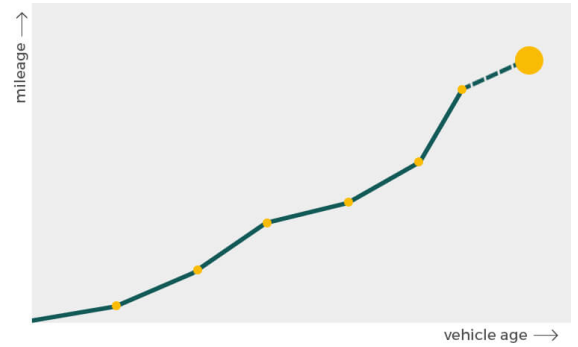

Mileage check

Mileage registrations 1

Registration #1 2010-01-01 2020-01-01

[More info >](#)