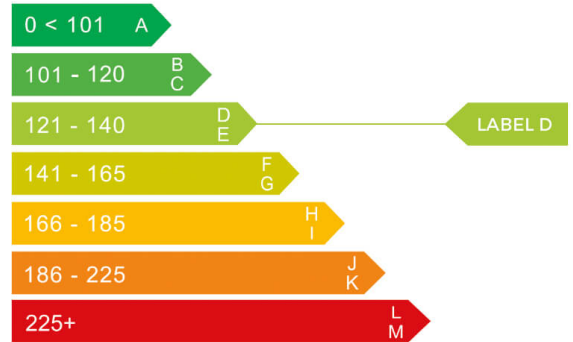

HYUNDAI

report date: 2024-10-13

General information

Make	HYUNDAI
Model	I20 ULTIMATE T-GDI AUTO
Colour	Black
Year of manufacture	2024
Top speed	115 mph
Gearbox	7 speed automatic

Engine & fuel consumption

Power	99 BHP
Max. torque	171 Nm at 4.000 rpm
Engine capacity	998 cc
Cylinders	3
Fuel type	Petrol
Consumption combined	54.3 mpg
CO2 emission	127 g/km
CO2 label	D

Additional information

Fuel tank capacity	40 l
Number of doors	5
Number of axles	2