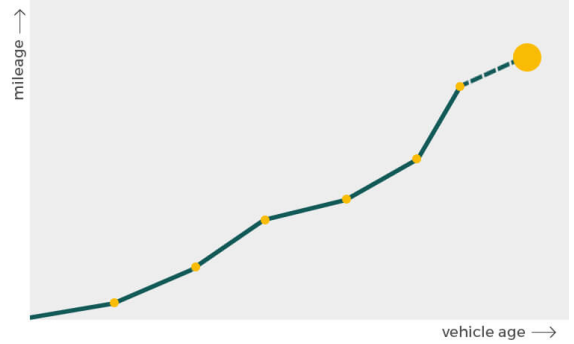

Mileage check

Mileage registrations	2
First mileage registration	2024-02-01
Complete history	See info

Registration #1	2024-02-01	28 mi
Registration #2		

More info >