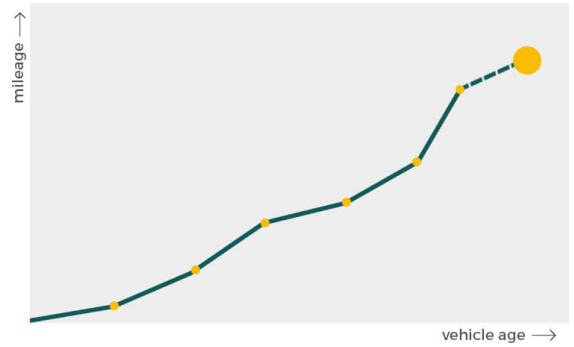

Mileage check

Mileage registrations	1
First mileage registration	2023-09-01

Registration #1	2023-09-01	23 mi

More info >