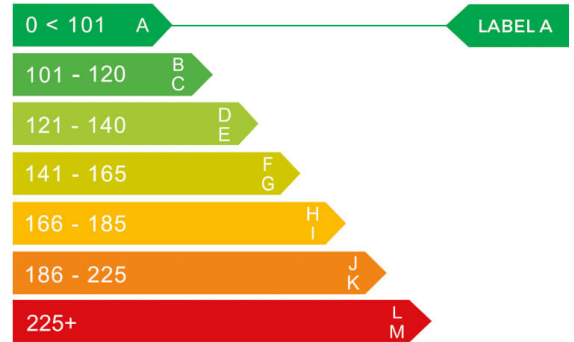

report date: 2024-07-15

General information

Make	BMW
Model	X5 XDRIVE45E XLINE AUTO
Colour	Grey
Year of manufacture	2021
Top speed	146 mph
Gearbox	8 speed automatic

Engine & fuel consumption

Power	389 BHP
Max. torque	600 Nm at 3.170 rpm
Engine capacity	2.998 cc
Cylinders	6
Fuel type	Hybrid / Electric
Consumption combined	188.3 mpg
CO2 emission	27 g/km
CO2 label	A

More info >

Dimensions & weight

Width	2004 mm
Height	1745 mm
Length	4922 mm
Wheel base	2975 mm
Kerb weight	2435 kg
Max. allowed weight	3150 kg

Additional information

Fuel tank capacity	80 l
Number of doors	5
Number of seats	5
Number of axles	2
Engine number	18246422