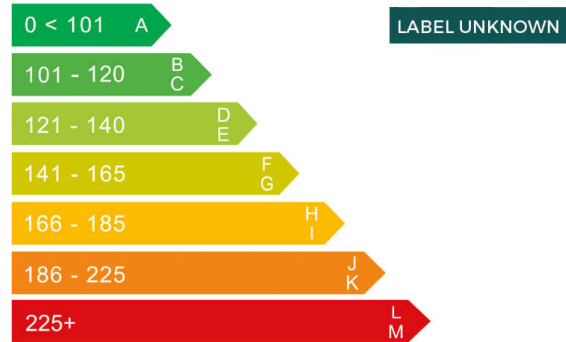

report date: 2024-09-10

General information

Make	FIAT
Model	500E LA PRIMA LA PRIMA
Colour	Gold
Year of manufacture	2022
Top speed	93 mph
Gearbox	1 speed automatic

Engine & fuel consumption

Power	117 BHP
Max. torque	220 Nm at 2.000 rpm
Fuel type	Electricity
Consumption combined	1.0 mpg