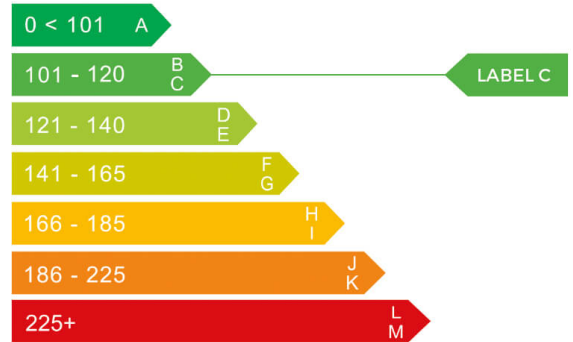

report date: 2025-02-12

General information

Make	FIAT
Model	500 C SPORT LOUNGE
Colour	Black
Year of manufacture	2019
Top speed	101 mph
Gearbox	5 speed Manual

Engine & fuel consumption

Power	68 BHP
Max. torque	102 Nm at 3.000 rpm
Engine capacity	1.242 cc
Cylinders	4
Fuel type	Petrol
Consumption city	47.9 mpg
Consumption extra urban	64.2 mpg
Consumption combined	49.6 mpg
CO2 emission	116 g/km
CO2 label	C