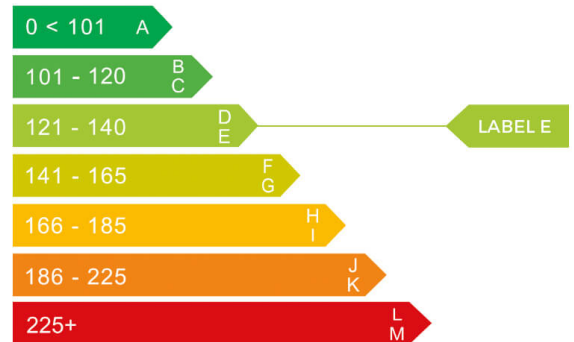

ŠKODA

report date: 2024-09-20

General information

Make	SKODA
Model	OCTAVIA VRS TDI S-A VRS TDI DSG
Colour	Black
Year of manufacture	2021
Top speed	152 mph
Gearbox	7 speed SEMI AUTO

Engine & fuel consumption

Power	197 BHP
Max. torque	400 Nm at 1.750 rpm
Engine capacity	1.968 cc
Cylinders	4
Fuel type	Diesel
Consumption combined	56.5 mpg
CO2 emission	132 g/km
CO2 label	E

Internet history

Entry 1

Date	2023-02-25
Pictures	47
Listing price	View report