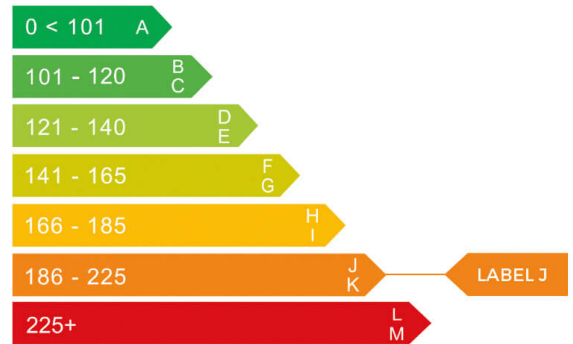

HONDA

report date: 2025-01-15

General information

Make	HONDA
Model	CIVIC TYPE R SPORT LINE TYPE R SPORT LINE
Colour	Grey
Year of manufacture	2021
Top speed	168 mph
Gearbox	6 speed Manual

Engine & fuel consumption

Power	315 BHP
Max. torque	400 Nm at 2.500 rpm
Engine capacity	1.996 cc
Cylinders	4
Fuel type	Petrol
Consumption combined	34.0 mpg
CO2 emission	187 g/km
CO2 label	J

Internet history

Entry 1

Date	2022-06-02
Pictures	0
Listing price	View report