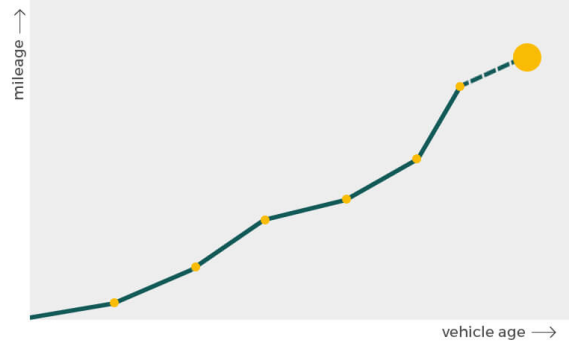

Mileage check

Odometer	In miles
Mileage registrations	4
First mileage registration	2014-06-30
Last registration	2018-07-10
Complete history	See info

Registration #1	2014-06-30	13 mi
Registration #2	2017-07-03	52.369 mi
Registration #3	2018-07-10	52.369 mi
Registration #4	2018-07-10	52.369 mi

[More info >](#)