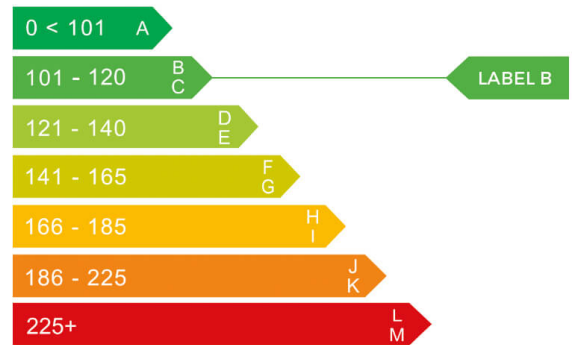

report date: 2025-01-24

General information

Make	FIAT
Model	500 RED MHEV DOLCEVITA PLUS
Colour	Black
Year of manufacture	2022
Top speed	104 mph
0 - 100 km/h	13.8 seconds
Gearbox	6 speed Manual

Engine & fuel consumption

Power	51.5 kW / 70 HP / 68 BHP
Max. torque	90 Nm at 3.250 rpm
Engine capacity	999 cc
Cylinders	3
Fuel type	Petrol
Consumption combined	56.5 mpg
CO2 emission	106 g/km
CO2 label	B

Internet history

Entry 2

More info >

Dimensions & weight

Width	1627 mm
Height	1488 mm
Length	3571 mm
Wheel base	2 mm
Kerb weight	964 kg

Additional information

Number of axles	2
Engine number	UNKNOWN