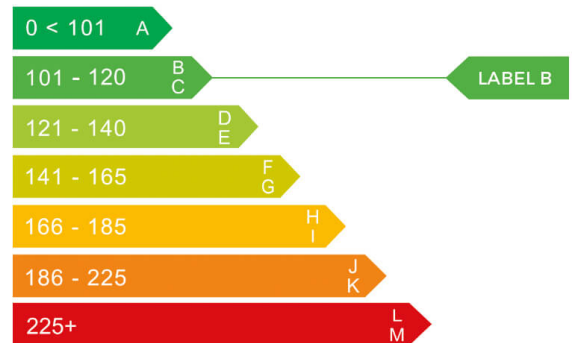

report date: 2024-09-08

General information

Make	FIAT
Model	500 RED MHEV DOLCEVITA PLUS
Colour	Black
Year of manufacture	2022
Top speed	104 mph
0 - 100 km/h	13.8 seconds
Gearbox	6 speed Manual

Engine & fuel consumption

Power	51.5 kW / 70 HP / 68 BHP
Max. torque	90 Nm at 3.250 rpm
Engine capacity	999 cc
Cylinders	3
Fuel type	Petrol
Consumption combined	56.5 mpg
CO2 emission	106 g/km
CO2 label	B

Internet history

Entry 1