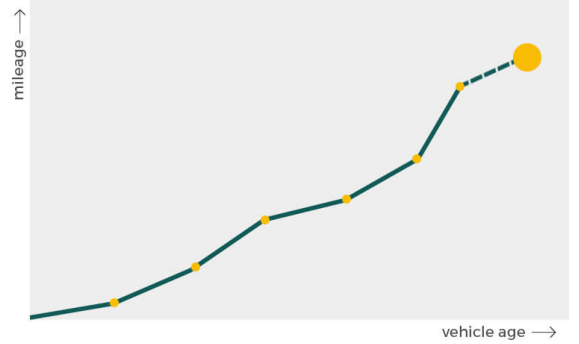

Mileage check

Mileage registrations 0