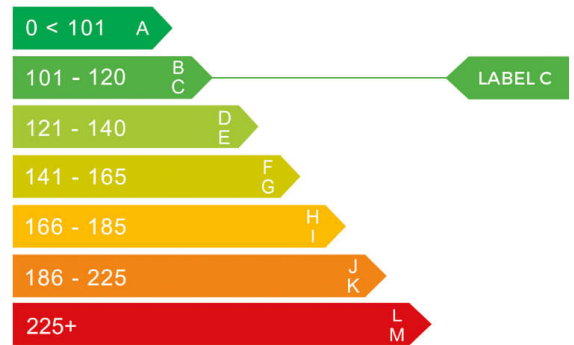

report date: 2024-09-08

General information

Make	FIAT
Model	500 RED MHEV DOLCEVITA
Colour	Black
Year of manufacture	2021
Top speed	104 mph
0 - 100 km/h	13.8 seconds
Gearbox	6 speed Manual

Engine & fuel consumption

Power	51.5 kW / 70 HP / 68 BHP
Max. torque	90 Nm at 3.250 rpm
Engine capacity	999 cc
Cylinders	3
Fuel type	Petrol
Consumption combined	56.5 mpg
CO2 emission	113 g/km
CO2 label	C

Internet history

Entry 3