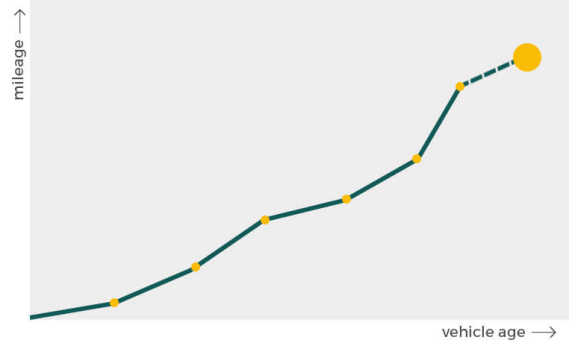

**More info** >

Mileage check

Mileage registrations 2

Complete history [See info](#)

Registration #1	2019-05-20	25,277 mi
Registration #2	2020-05-20	25,277 mi

[More info >](#)

Car features

The MINI factory car options list is only available in the premium report.