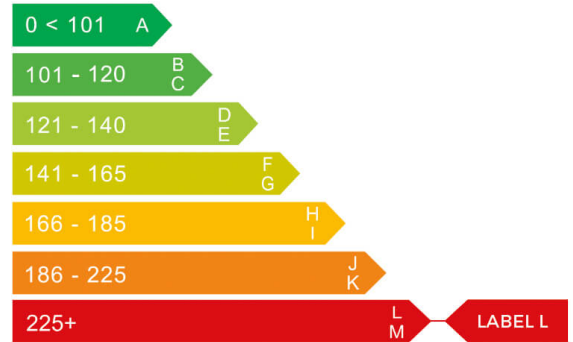

HONDA

N5XHG

report date: 2024-11-09

General information

Make	HONDA
Model	NSX V6
Colour	Black
Year of manufacture	2019
Top speed	191 mph
Gearbox	9 speed automatic

Engine & fuel consumption

Power	573 BHP
Max. torque	645 Nm at 6.000 rpm
Engine capacity	3.493 cc
Cylinders	6
Fuel type	Hybrid / Electric
Consumption city	28.8 mpg
Consumption extra urban	28.5 mpg
CO2 emission	228 g/km
CO2 label	L