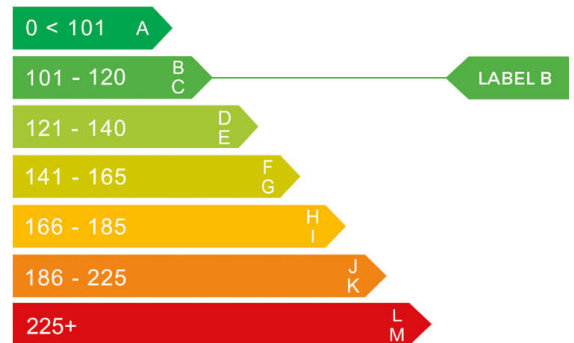

report date: 2024-09-08

General information

Make	FIAT
Model	500 RED MHEV DOLCEVITA PLUS
Colour	Grey
Year of manufacture	2022
Top speed	104 mph
0 - 100 km/h	13.8 seconds
Gearbox	6 speed Manual

Engine & fuel consumption

Power	51.5 kW / 70 HP / 68 BHP
Max. torque	90 Nm at 3.250 rpm
Engine capacity	999 cc
Cylinders	3
Fuel type	Petrol
Consumption combined	56.5 mpg
CO2 emission	106 g/km
CO2 label	B

Internet history

Entry 1