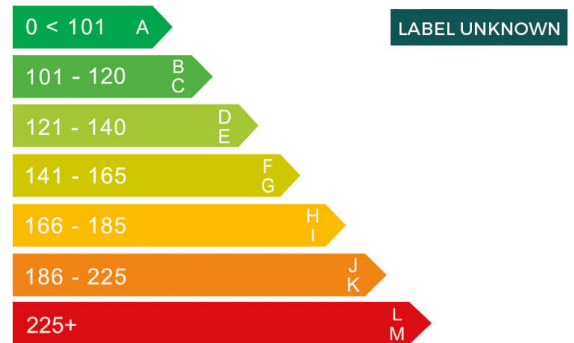

Mercedes-Benz

report date: 2024-09-18

General information

Make	MERCEDES-BENZ
Model	VITO 114CDI TOURER SELECT 114CDI TOURER SELECT L3
Colour	-
Year of manufacture	-
Top speed	114 mph
Gearbox	9 speed automatic

Engine & fuel consumption

Power	134 BHP
Max. torque	330 Nm at 1.250 rpm
Cylinders	4
Fuel type	Diesel
Consumption combined	38.2 mpg