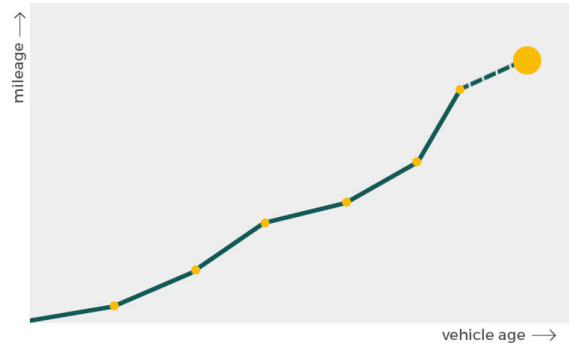

Mileage check

Mileage registrations 1

Registration #1 2024-09-18 2024-09-18

[More info >](#)