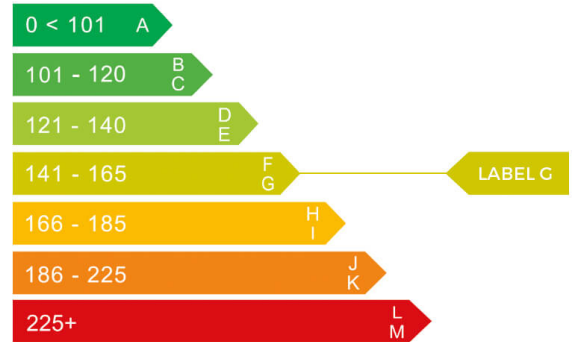

ŠKODA

report date: 2024-09-20

General information

Make	SKODA
Model	OCTAVIA VRS TDI S-A
Colour	Red
Year of manufacture	2023
Top speed	152 mph
Gearbox	7 speed Semi-Automatic

Engine & fuel consumption

Power	197 BHP
Max. torque	400 Nm at 1.750 rpm
Engine capacity	1.984 cc
Cylinders	4
Fuel type	Petrol
Consumption combined	55.4 mpg
CO2 emission	159 g/km
CO2 label	G

Internet history

Entry 6

Date	2024-02-05
Pictures	0
Listing price	View report

source: [carcraft.co.uk](#)

Entry 5

Date	2024-01-02
Pictures	0
Listing price	View report

source: [carcraft.co.uk](#)

Entry 4