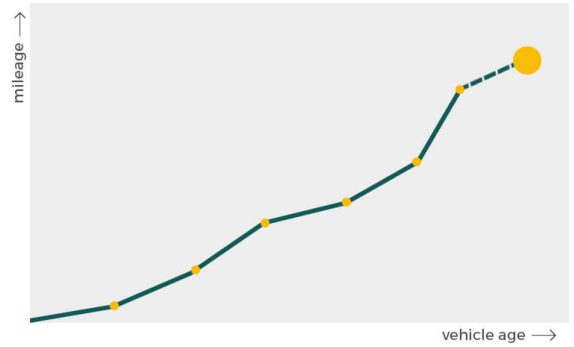

Mileage check

Mileage registrations	7
First mileage registration	2023-05-01
Complete history	See info

Registration #1	2023-05-01	20 mi
Registration #2	2023-05-01	20,200 mi
Registration #3	2023-05-01	20,400 mi
Registration #4	2023-05-01	20,600 mi
Registration #5	2023-05-01	20,800 mi
Registration #6	2023-05-01	21,000 mi
Registration #7	2023-05-01	21,200 mi

[More info >](#)