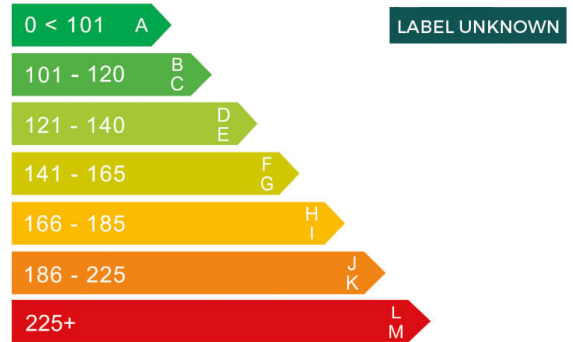

report date: 2024-09-08

General information

Make	FIAT
Model	500E LA PRIMA
Colour	-
Year of manufacture	-
Top speed	93 mph
Gearbox	1 speed automatic

Engine & fuel consumption

Power	117 BHP
Max. torque	220 Nm at 2.000 rpm
Fuel type	Electric
Consumption combined	282.5 mpg