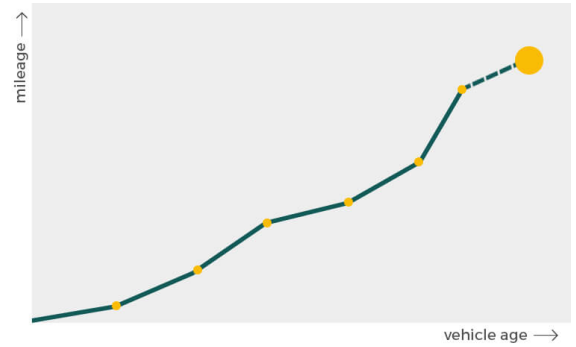

Mileage check

Mileage registrations 1

Registration #1 2023-09-20 25,377 miles

[More info >](#)