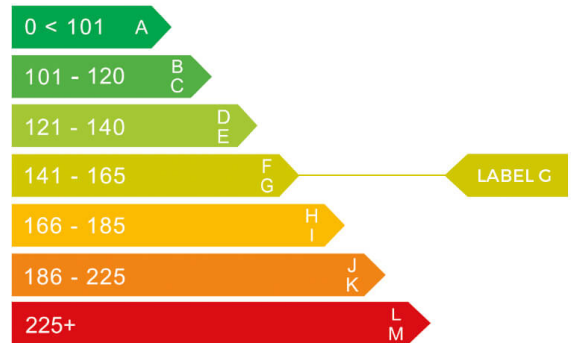

Mercedes-Benz

report date: 2024-09-10

General information

<b>Make</b>	MERCEDES-BENZ
<b>Model</b>	GLB 200 AMG LINE PREMIUM AUTO GLB 200 AMG LINE
<b>Colour</b>	Blue
<b>Year of manufacture</b>	2022
<b>Top speed</b>	129 mph
<b>Gearbox</b>	7 speed automatic

Engine & fuel consumption

<b>Power</b>	161 BHP
<b>Max. torque</b>	250 Nm at 4.000 rpm
<b>Engine capacity</b>	1.332 cc
<b>Cylinders</b>	4
<b>Fuel type</b>	Petrol
<b>Consumption combined</b>	37.7 mpg
<b>CO2 emission</b>	163 g/km
<b>CO2 label</b>	G