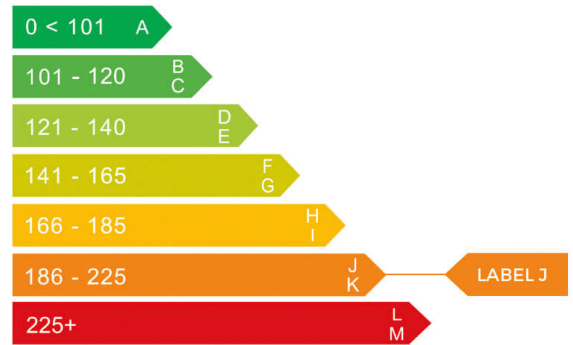

Mercedes-Benz

report date: 2024-09-18

General information

<b>Make</b>	MERCEDES-BENZ
<b>Model</b>	VITO 116CDI TOURER SELECT AUTO 116CDI TOURER SELECT L2
<b>Colour</b>	Black
<b>Year of manufacture</b>	2020
<b>Top speed</b>	120 mph
<b>Gearbox</b>	9 speed automatic

Engine & fuel consumption

<b>Power</b>	161 BHP
<b>Max. torque</b>	380 Nm at 1.250 rpm
<b>Engine capacity</b>	1.950 cc
<b>Cylinders</b>	4
<b>Fuel type</b>	Diesel
<b>Consumption combined</b>	38.2 mpg
<b>CO2 emission</b>	190 g/km
<b>CO2 label</b>	J