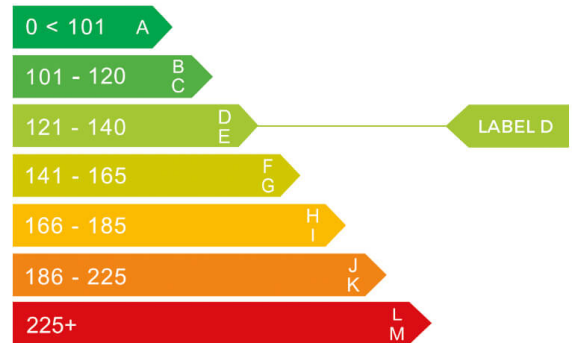

report date: 2024-09-08

General information

Make	MINI
Model	COUNTRYMAN COOPER D ALL4 COOPER D ALL4
Colour	White
Year of manufacture	2011
Top speed	112 mph
Gearbox	6 speed Manual

Engine & fuel consumption

Power	112 BHP
Max. torque	270 Nm at 1.750 rpm
Engine capacity	1.600 cc
Cylinders	4
Fuel type	Diesel
Consumption city	53.3 mpg
Consumption extra urban	60.1 mpg
Consumption combined	57.7 mpg
CO2 emission	129 g/km
CO2 label	D