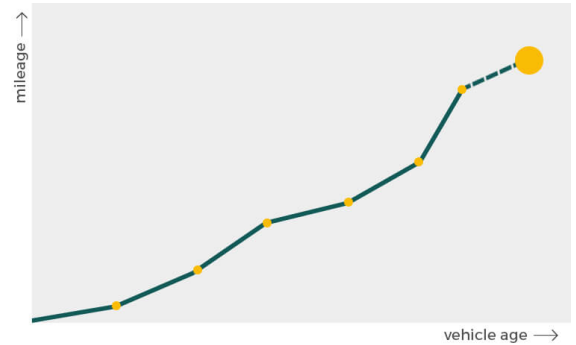

**More info** >

Mileage check

Odometer	In miles
Mileage registrations	15
First mileage registration	2011-09-21
Last registration	2024-07-08
Complete history	<a href="#">See info</a>

Registration #1	2011-09-21	17 mi
Registration #2	2014-05-20	12.042 mi
Registration #3	2015-05-11	21.443 mi
Registration #4	2016-05-17	30.026 mi
Registration #5	2017-05-12	40.454 mi
Registration #6	2018-06-14	47.858 mi
Registration #7	2019-06-12	59.687 mi
Registration #8	2020-07-29	75.709 mi
Registration #9	2021-08-01	91.730 mi
Registration #10	2022-08-01	107.751 mi
Registration #11	2023-08-01	123.772 mi
Registration #12	2024-07-08	139.793 mi
Registration #13	2024-07-08	155.814 mi
Registration #14	2024-07-08	171.835 mi
Registration #15	2024-07-08	187.856 mi