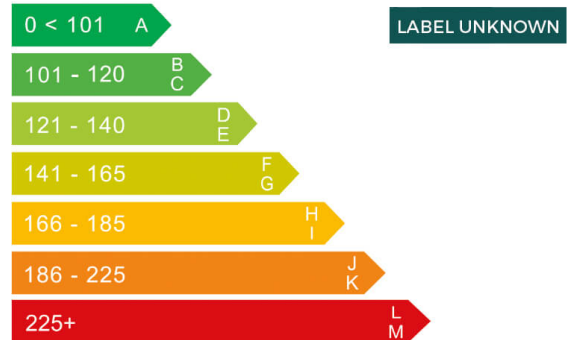

report date: 2024-09-10

General information

Make	FIAT
Model	500E LA PRIMA LA PRIMA
Colour	Blue
Year of manufacture	2022
Top speed	93 mph
Gearbox	1 speed automatic

Engine & fuel consumption

Power	117 BHP
Max. torque	220 Nm at 2.000 rpm
Fuel type	Electricity
Consumption combined	1.0 mpg