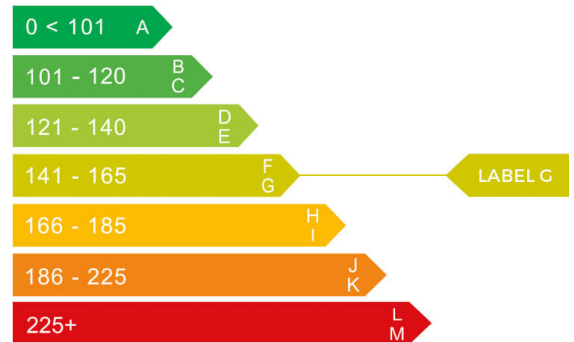

report date: 2024-09-18

General information

Make	FORD
Model	TOURNEO CONNECT ACTIVE E-BOOST
Colour	Blue
Year of manufacture	2023
Top speed	121 mph
Gearbox	6 speed Manual

Engine & fuel consumption

Power	112 BHP
Max. torque	220 Nm at 3.000 rpm
Engine capacity	1.498 cc
Cylinders	4
Fuel type	Petrol
Consumption combined	44.1 mpg
CO2 emission	151 g/km
CO2 label	G

Dimensions & weight

Width	2100 mm
Height	2183 mm
Length	4868 mm
Kerb weight	1608 kg
Max. allowed weight	2350 kg

Additional information

Number of doors	5
Number of seats	7
Number of axles	2
Engine number	X007936